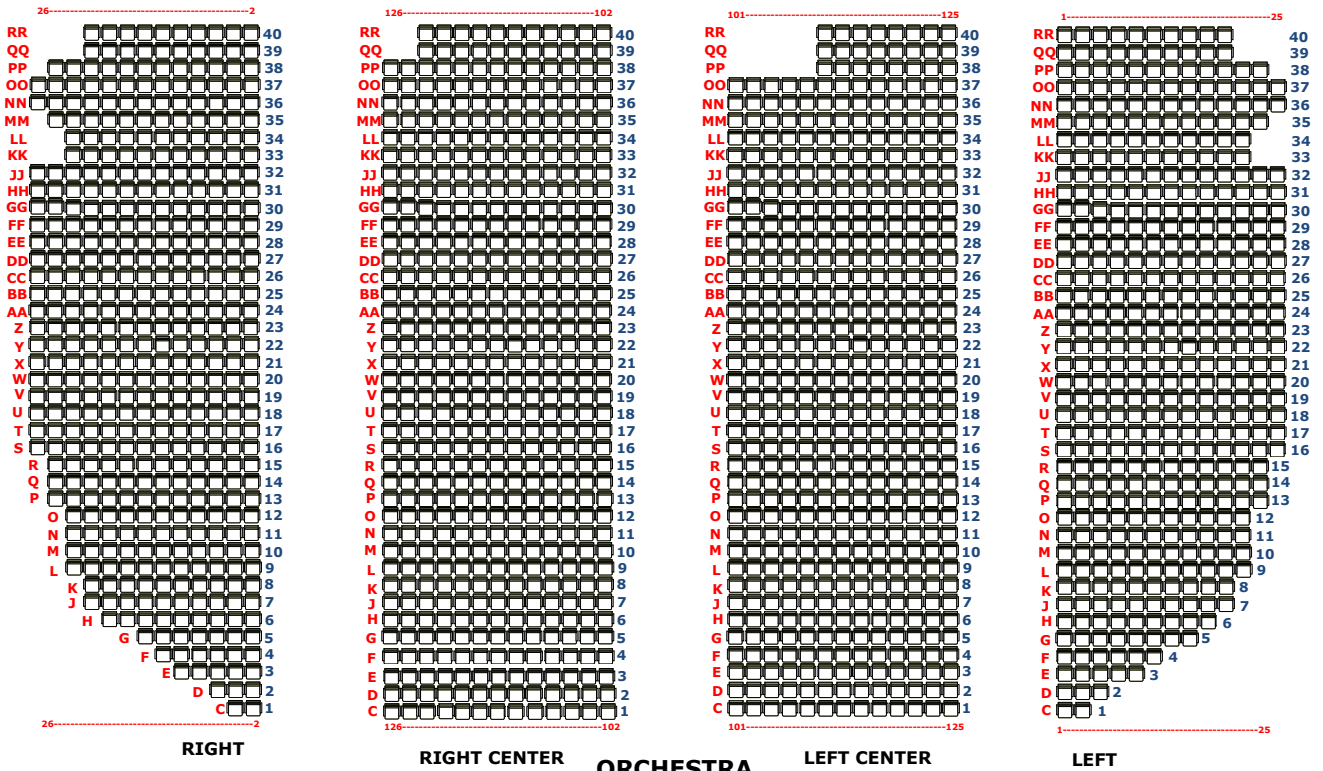

# PROVIDENCE PERFORMING ARTS CENTER

\*\*Pit seating is not available for all performances

**STAGE**