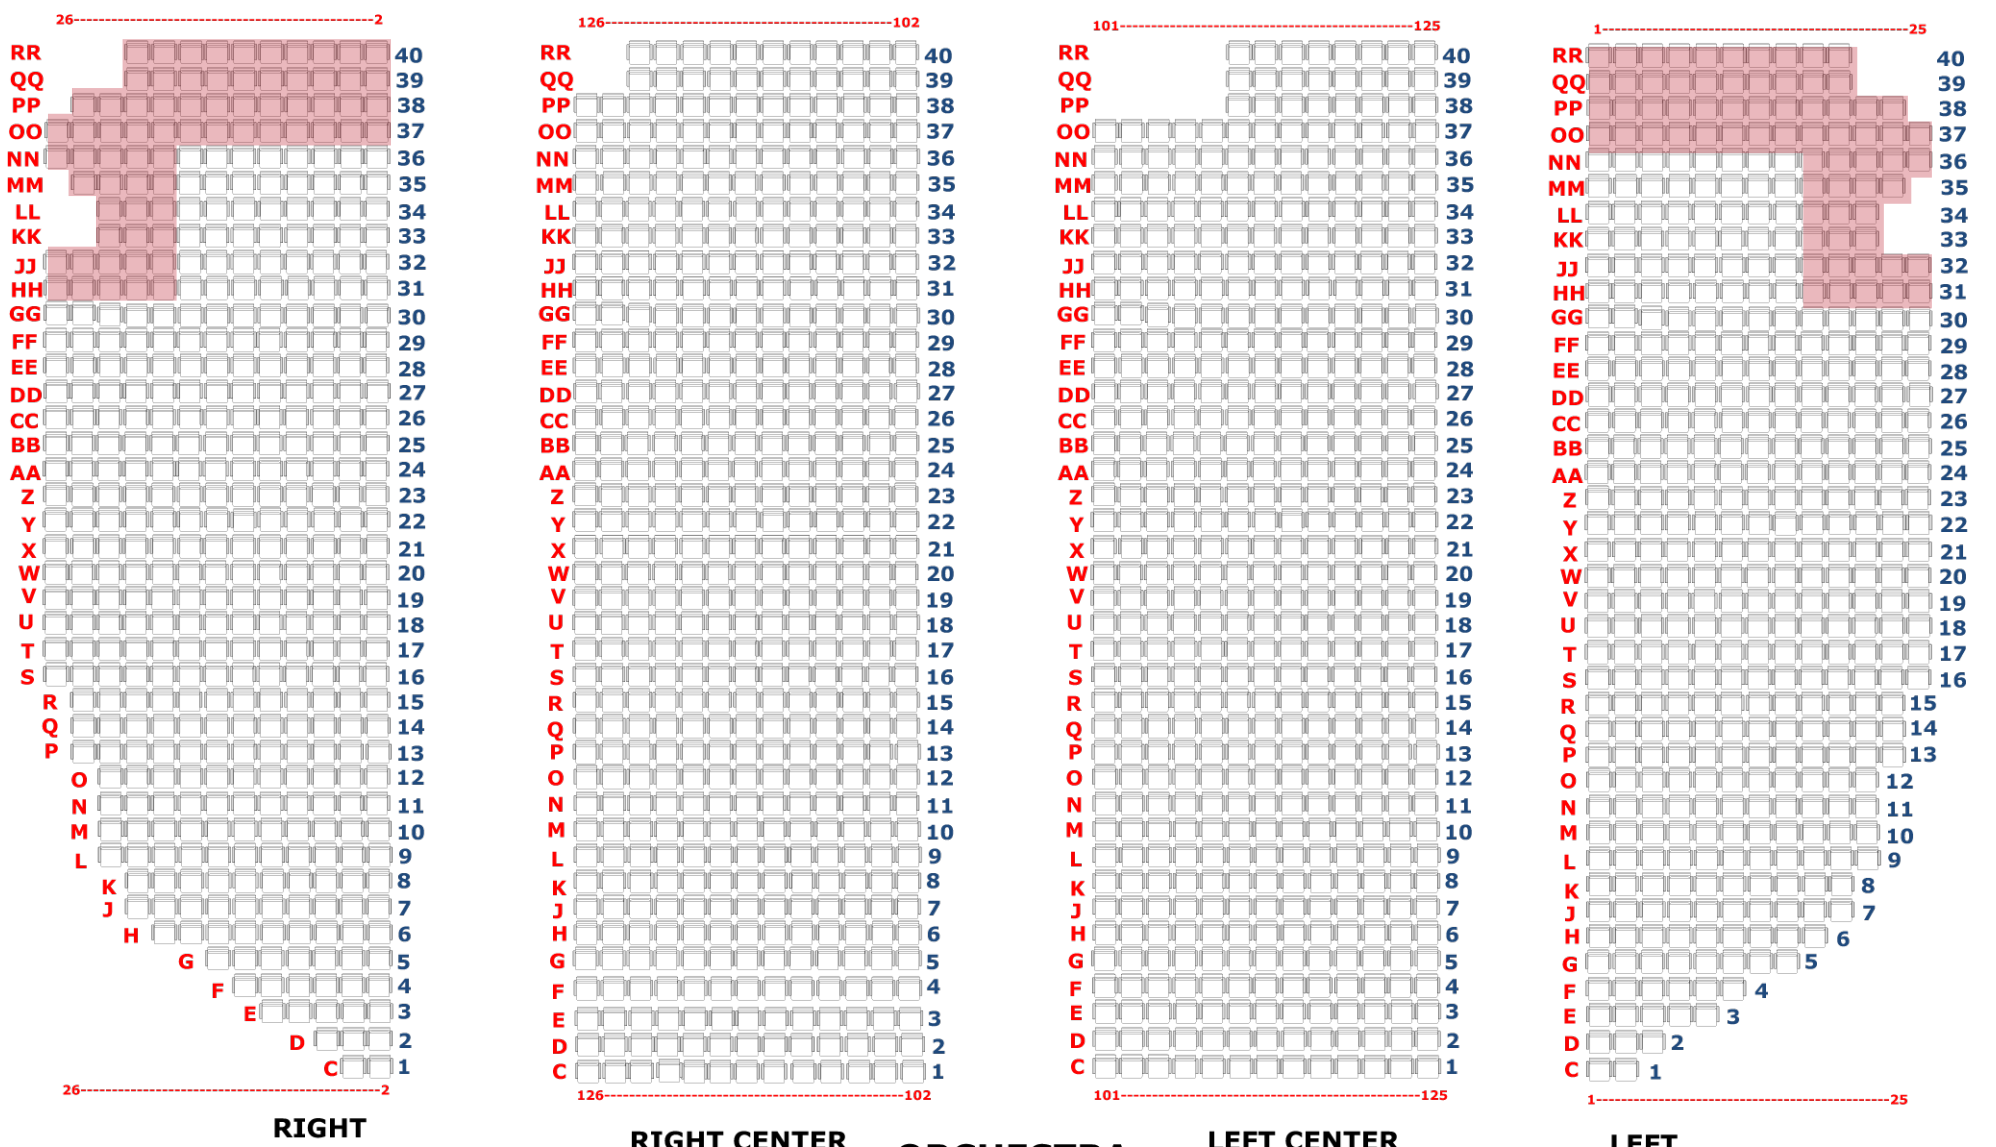

PROVIDENCE PERFORMING ARTS CENTER

**Pit seating is not available for all performances

STAGE

 - Broadway Budget Subscription Package Seats