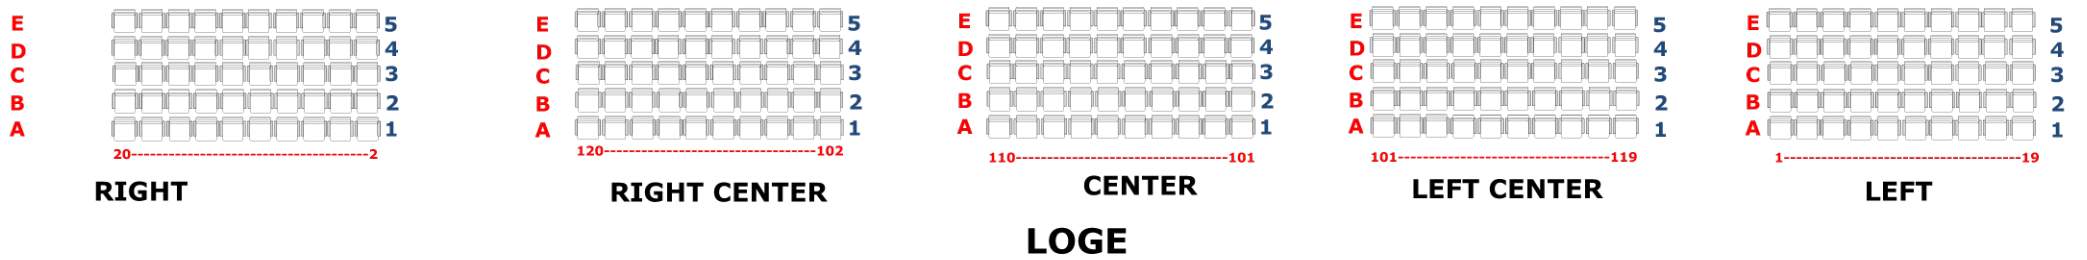

PROVIDENCE PERFORMING ARTS CENTER

**Pit seating is not available for all performances

STAGE

 - Broadway Budget Subscription Package Seats