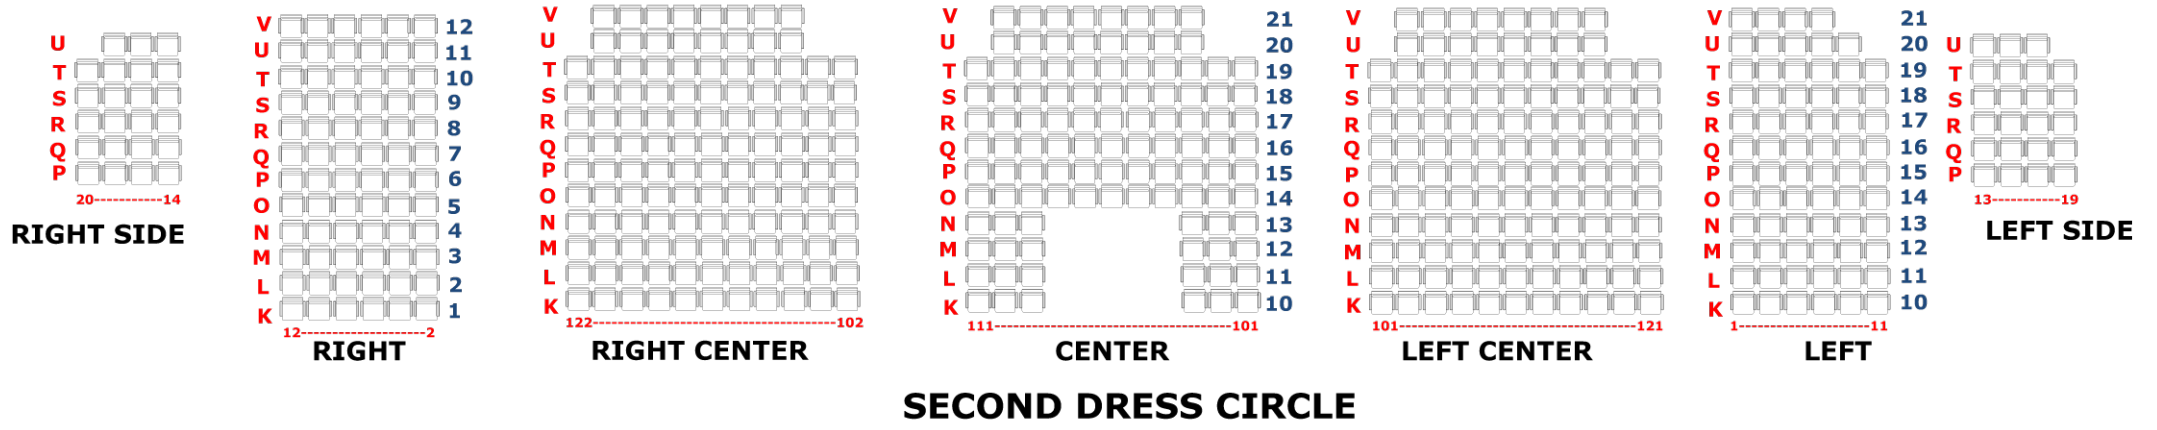

PROVIDENCE PERFORMING ARTS CENTER

**Pit seating is not available for all performances

STAGE

 - Broadway Budget Subscription Package Seats