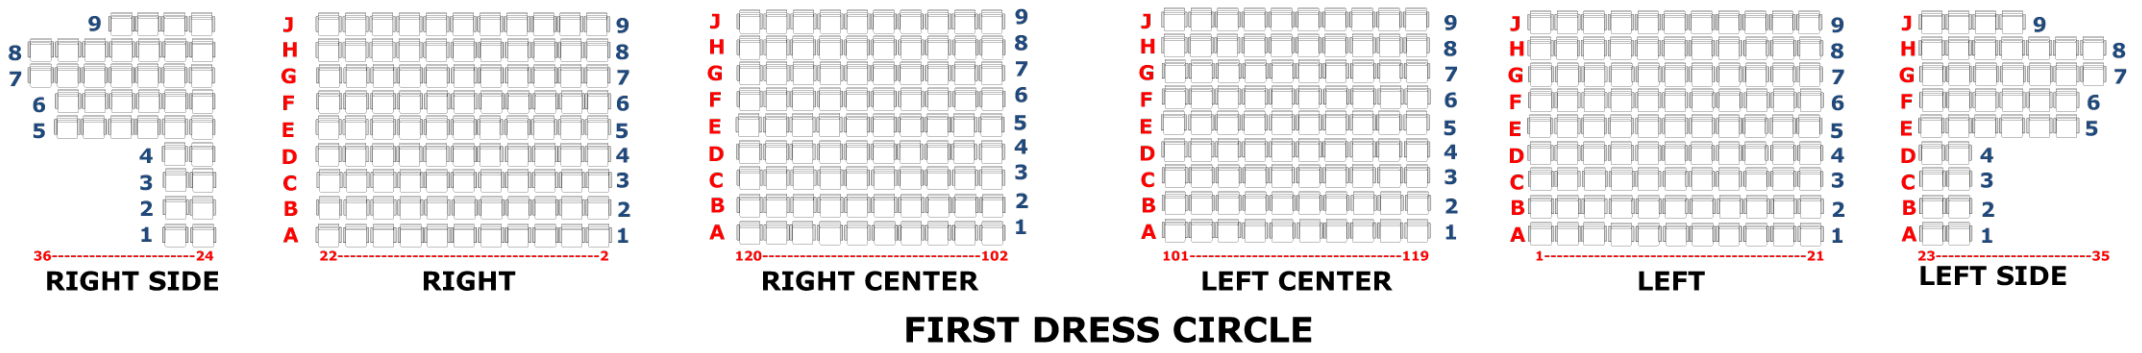

PROVIDENCE PERFORMING ARTS CENTER

**Pit seating is not available for all performances

STAGE

 - Broadway Budget Subscription Package Seats